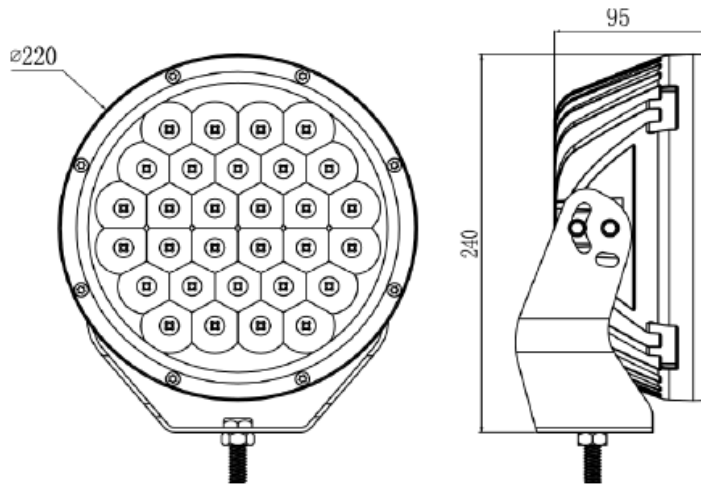

### Part No. 0-537-49

Durite's 9 Inch 150W LED Axillary Driving Lamp. 9-32VDC. 12000Lumens. 30 x 5W LED's. Aluminum Housing with PC lens. Stainless Steel bracket. IP68. E Marked ECE R112.

Additional Information:

25 Meter Beam Width  
470Meter Beam Length

**Technical Drawing** (not to scale)