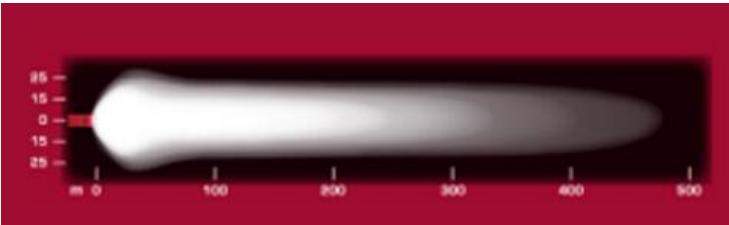

auto electrical parts

Technical Information Sheet

Part No. 0-537-49

Durite's 9 Inch 150W LED Axillary Driving Lamp. 9-32VDC. 12000Lumens. 30 x 5W LED's. Aluminum Housing with PC lens. Stainless Steel bracket. IP68. E Marked ECE R112.

Additional Information:

25 Meter Beam Width
470Meter Beam Length